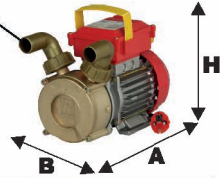

ROVER

230 V - 50 Hz a.c.

BRONZO - BRONZE - BRONCE

"Innovation, a look ahead"

© COPYRIGHT ROVER POMPE snc

PAT.PEND.

ROVER 20 CE

PAT.PEND.

ROVER 25 CE

PAT.PEND.

ROVER 30 CE

PAT.PEND.

ROVER 35 CE

PAT.PEND.

ROVER 40 CE

COMMUTATORE
ROCKER SWITCH
INTEERRUPTOR PULSADOR
DRUCKKNOPFSCHALTER